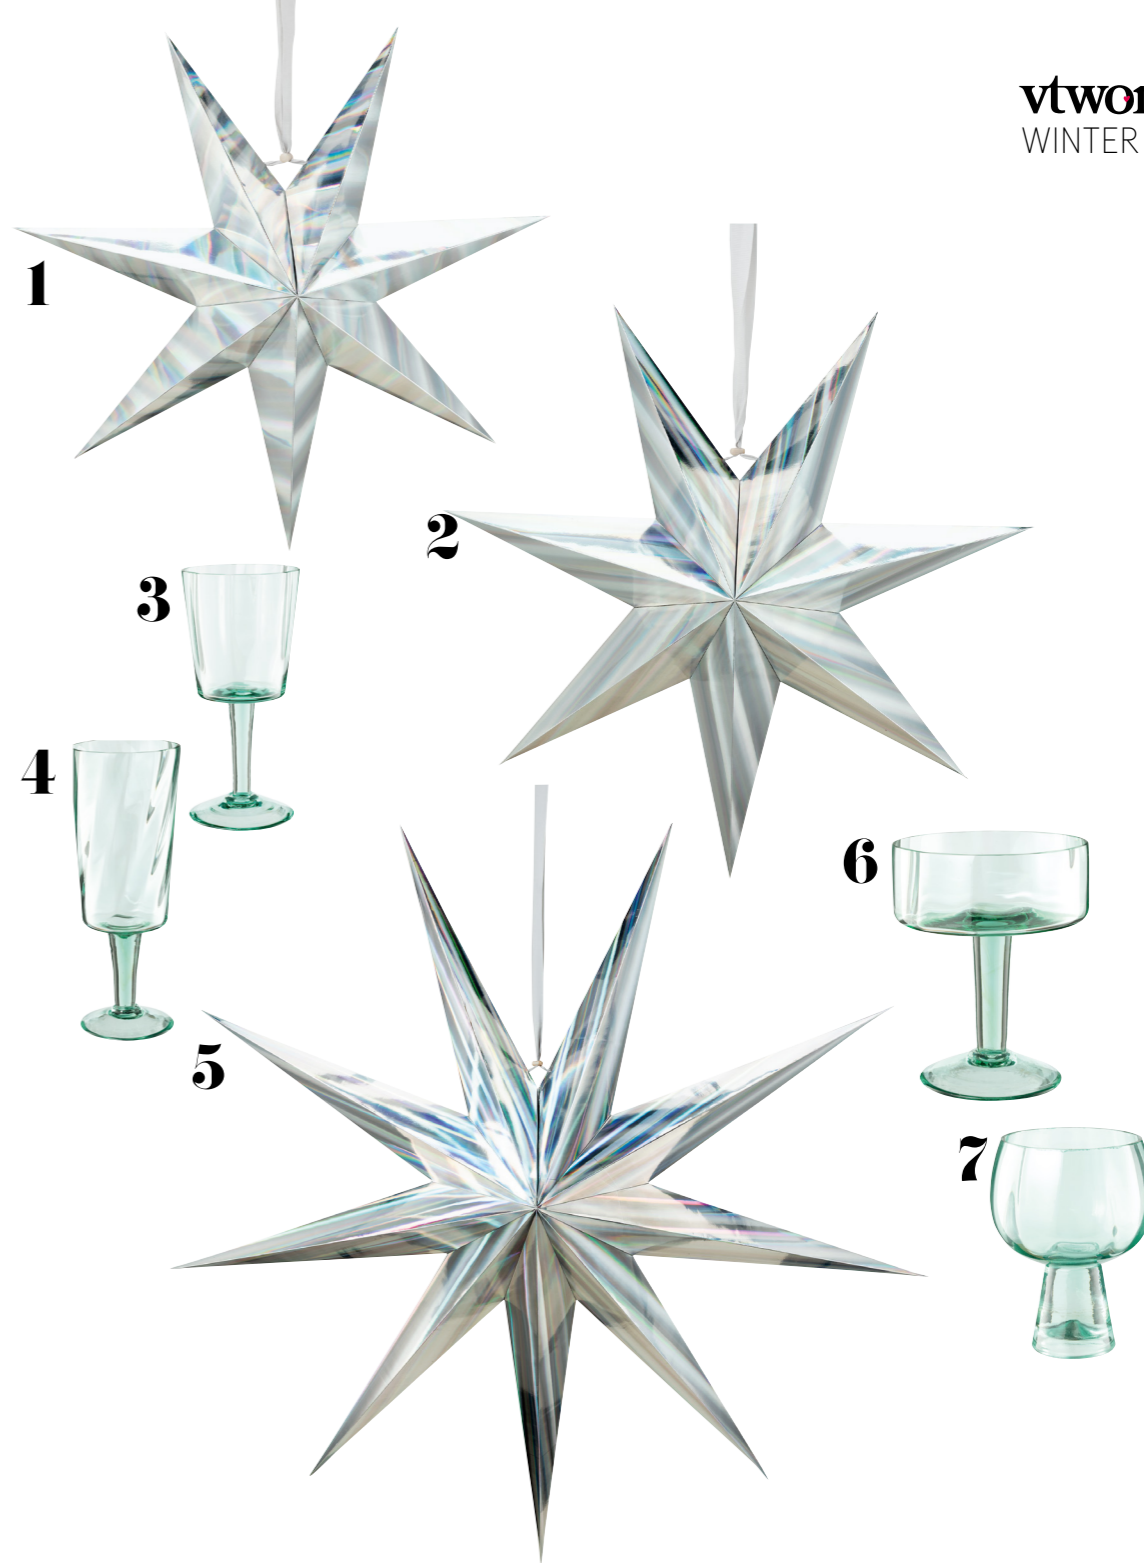

vtwomen

collection

WINTER 2024

Happy
holiday

Pearls are always appropriate

- 1 52.014.010 **Set/4 Tea Tips/Sauce Bowls** Pearl Ø 7cm 1/36 € 12,95 *In Gift Box*
- 2 52.005.012 **Teapot** Pearl 1800ml 1/12 € 39,95 *In Gift Box*
- 3 52.110.521 **Garland** Chain Pearl 100cm 1/10 € 49,95
- 4 52.061.115 **Set/2 Salad Servers** Resin Pearl 28cm 1/48 € 19,95
- 5 52.110.522 **Garland** Chain Pearl 150cm 1/10 € 54,95
- 6 52.110.523 **Garland** Chain Pearl 200cm 1/10 € 64,95
- 7 52.074.100 **Set/4 Napkin Rings** Resin Pearl 1/48 € 22,95
- 8 52.075.290 **Tray** o/f Large Resin Pearl Ø 24x12cm 1/8 € 59,95

Merry everything and a happy always

- 1 52.099.249 **Christmas Star** Paper Pearl 48cm 1/48 € 14,95
- 2 52.099.255 **Christmas Tree** Paper Mirre Ø 60x150cm 1/2 € 159,00
- 3 52.099.250 **Christmas Star** Paper Pearl 60cm 1/40 € 19,95
- 4 52.092.304 **Candle Holder** Metal Pearl Ø 10cm 1/24 € 14,95
- 5 52.092.305 **Candle Holder** Metal Pearl Ø 14cm 1/12 € 19,95
- 6 52.099.256 **Christmas Tree** Paper Mirre Ø 80x180cm 1/1 € 199,00
- 7 52.099.251 **Christmas Star** Paper Pearl 110cm 1/24 € 29,95
- 8 52.102.352 **Vase** Glass Pearl Small Ø 15x15cm 1/8 € 19,95
- 9 52.104.101 **Side Table** Metal Pearl Ø 35x45cm 1/1 € 199,00