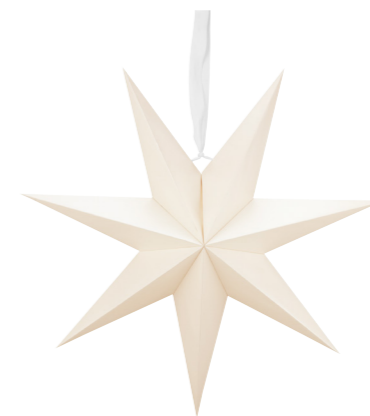

52.099.250
Christmas Star Paper Pearl 60cm
1/40 € 19,95