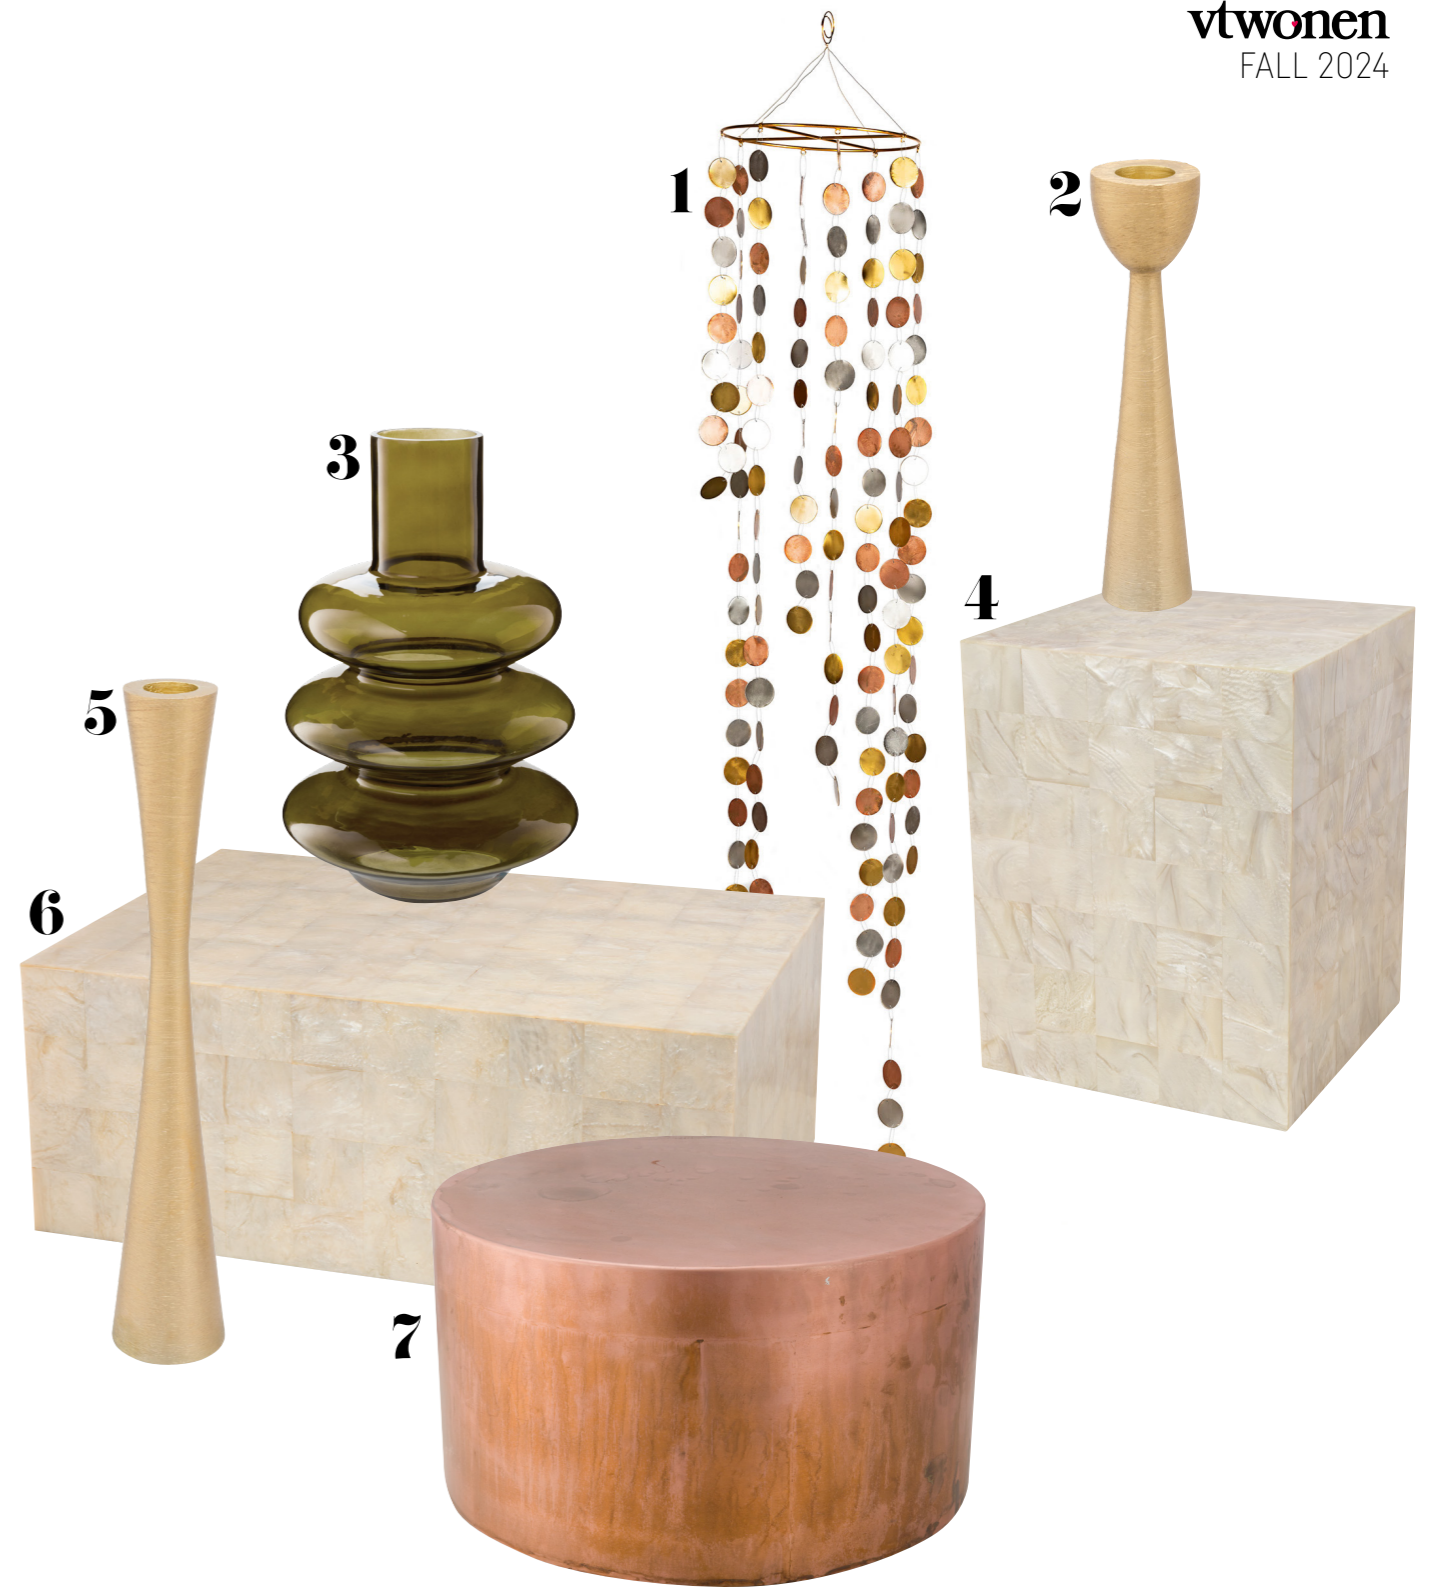

Mother-of-pearl

And my personal favourites, the pearl-encrusted boxes. Ideal for storing candles, tea lights and, for example, cards or dice games.

Perfect addition

A perfect addition to the basic collection; this slender beautiful ceramic vase. Available in egg white, flax and black, in two sizes. This completes any interior, and that is exactly what the vtwonen accessory collections are all about.

Love ❤️ Tanja

It's a family affair

- 1 52.110.517 **Mobile** Metal Coins Ø 20cm 1/12 € 59,95
- 2 52.092.300 **Candle Holder** Metal Gold 16cm 1/24 € 16,95*
- 3 52.102.330 **Vase** Glass Green Geometric Ø 20x29cm 1/4 € 44,95*
- 4 52.104.102 **Side Table** Resin 30x30x40cm 1/1 € 199,00
- 5 52.092.303 **Candle Holder** Metal Gold 30cm 1/16 € 29,95*
- 6 52.104.103 **Side Table** Resin 42x60x24cm 1/1 € 349,00
- 7 52.104.100 **Side Table** Metal Antic Copper Ø 43x23cm 1/1 € 149,00